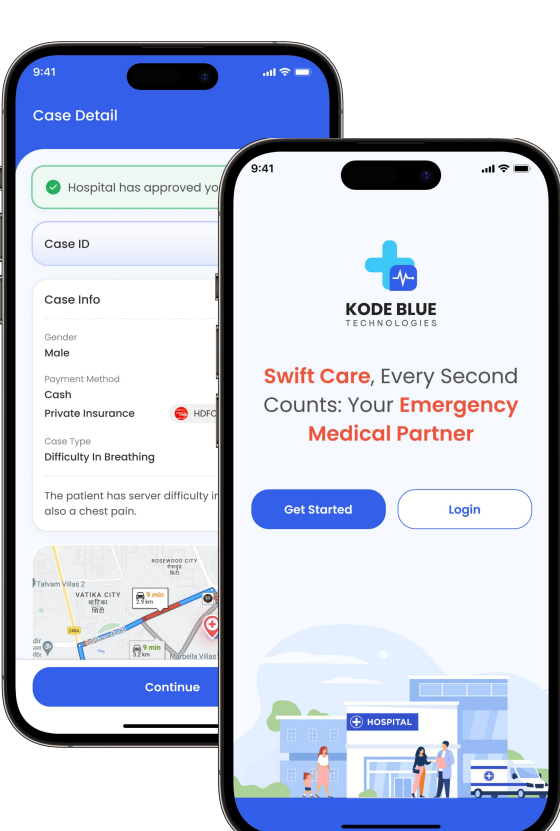

GET READY TO EXPERIENCE THE FUTURE OF AMBULANCE CARE