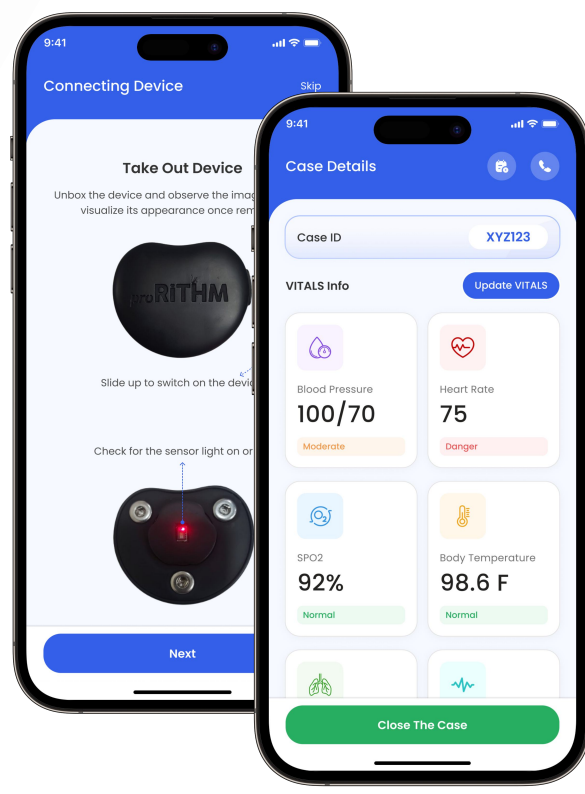

## NATIONS FIRST AI-POWERED SMART AMBULANCE

Introducing **BLU+** a one-stop communication system between ambulances & receiving hospitals. Our innovative wearable device and ML-powered mobile app transform ordinary ambulances into real-time data hubs, instantly connecting them to secure hospital web platforms in emergency wards.

## EMPOWERING THE CRITICAL CARE PATIENT TRANSIT JOURNEY

### 1. Paramedic Mobile App

- **Case Creation:** Paramedics can create cases using the BLU+ Mobile app.
- **Smart Hospital Selection Using ML:** Our Kode Blue app utilizes a Hospital Matching Algorithm to identify the nearest appropriate hospital based on patient criteria and location.

### 2. Smart Wearable for Patients Continuous Monitoring

- **Wearable Technology:** Our smart wearable device monitors critical vital signs, ensuring comprehensive patient tracking during transport.
- **Cloud Analysis:** Our advanced algorithms process the raw data from the wearable device, extracting key health indicators.