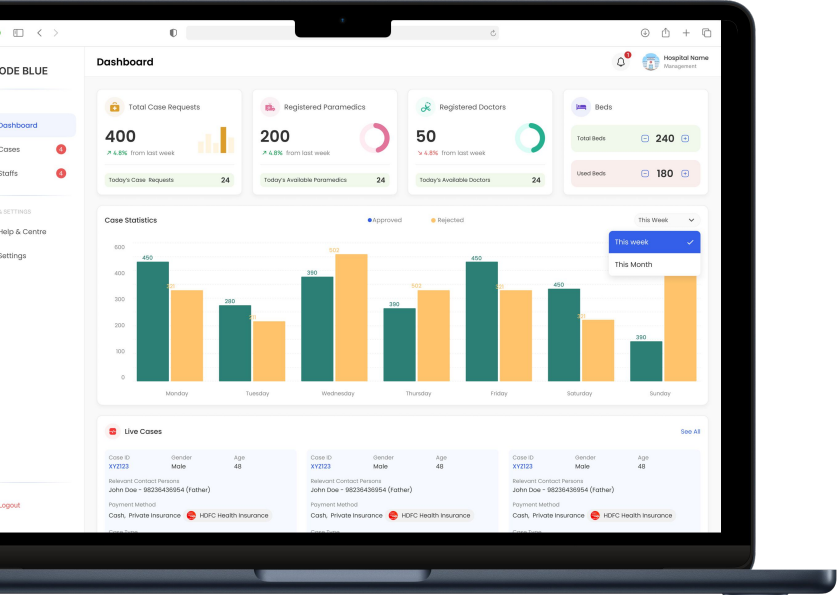

# WE TRANSFORM ORDINARY AMBULANCES INTO CUTTING-EDGE SMART AMBULANCES

Enabling Digital Transformation.

### 1. Paramedic Mobile App

- **Case Creation:** Paramedics can create cases using the BLU+ Mobile app.
- **Smart Hospital Selection Using ML:** Our Kode Blue app utilizes a Hospital Matching Algorithm to identify the nearest appropriate hospital based on patient criteria and location.

### 2. Smart Wearable for Patients Continuous Monitoring

- **Wearable Technology:** Our smart wearable device monitors critical vital signs, ensuring comprehensive patient tracking during transport.
- **Cloud Analysis:** Our advanced algorithms process the raw data from the wearable device, extracting key health indicators.

### 3. Web Platform for Hospitals

- **Hospital Access:** Vital signs are securely transmitted to hospitals via standard healthcare APIs.
- **Real-time Collaboration:** Our web application facilitates the secure exchange of critical patient information r paramedics and ER doctors, enabling timely medical intervention.