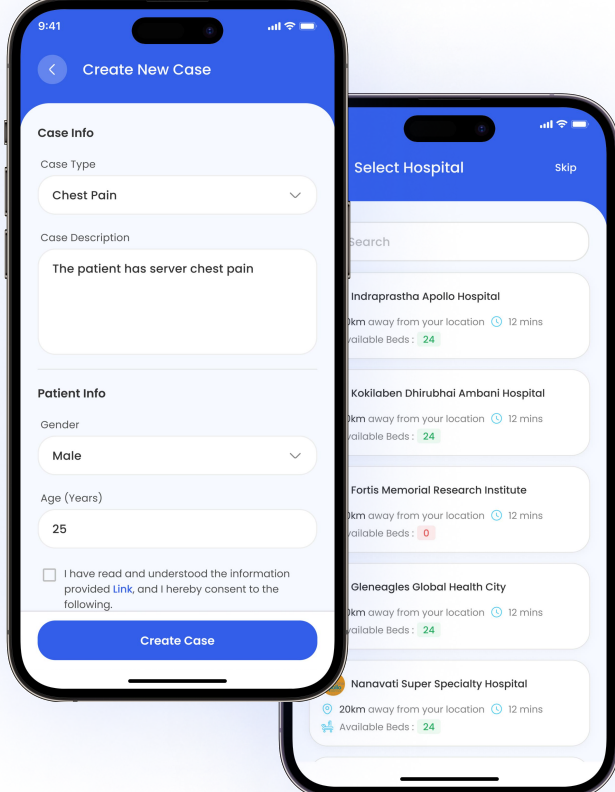

# WE TRANSFORM ORDINARY AMBULANCES INTO CUTTING-EDGE SMART AMBULANCES

Enabling Digital Transformation.

## NATIONS FIRST AI-POWERED SMART AMBULANCE

Introducing **BLU+** a one-stop communication system between ambulances & receiving hospitals. Our innovative wearable device and ML-powered mobile app transform ordinary ambulances into real-time data hubs, instantly connecting them to secure hospital web platforms in emergency wards.

### 1. Paramedic Mobile App

- **Case Creation:** Paramedics can create cases using the BLU+ Mobile app.
- **Smart Hospital Selection Using ML:** Our Kode Blue app utilizes a Hospital Matching Algorithm to identify the nearest appropriate hospital based on patient criteria and location.

### 3. Web Platform for Hospitals

- **Hospital Access:** Vital signs are securely transmitted to hospitals via standard healthcare APIs.
- **Real-time Collaboration:** Our web application facilitates the secure exchange of critical patient information r paramedics and ER doctors, enabling timely medical intervention.